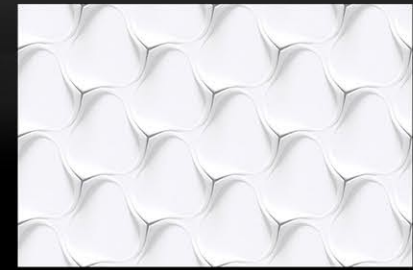

DIGITAL  
WALL  
TILES

7002-L

7002-HL

7002-F (WHITE)

450mm X 300mm

DIGITAL  
WALL  
TILES

7003-L

7003-HL